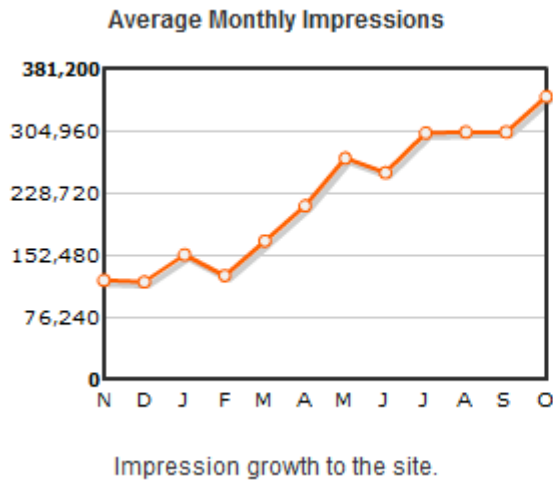

Ask us about our custom solutions ☺

General Terms

- Minimum display campaign value - $1,000
- Advertorials must be produced in-house
- All sponsorships and custom solutions must be co-produced in-house

Glossary

- CPM (Cost Per Thousand)
- Tenancy (Fixed position - 100% placement)

More information

www.adhub.co.nz

Subscribe to our blog

<http://www.adhub.co.nz/blog/subscribe-posts-by-email>

Contact Details

enquiries@adhub.co.nz

+64 (09) 306 4120

493 Parnell Rd
Parnell
Auckland, 1052
New Zealand