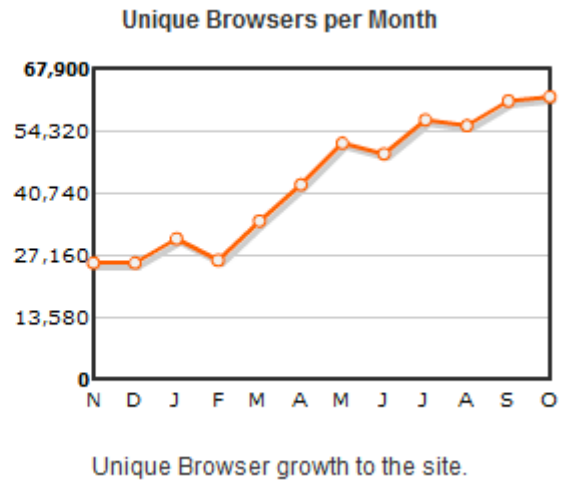

Ask us about our custom solutions ☺

General Terms

- Minimum display campaign value - $1,000
- Advertorials must be produced in-house
- All sponsorships and custom solutions must be co-produced in-house

Glossary

- CPM (Cost Per Thousand)
- Tenancy (Fixed position - 100% placement)

More information

www.adhub.co.nz

Subscribe to our blog

<http://www.adhub.co.nz/blog/subscribe-posts-by-email>

Contact Details

enquiries@adhub.co.nz

+64 (09) 306 4120

493 Parnell Rd
Parnell
Auckland, 1052
New Zealand